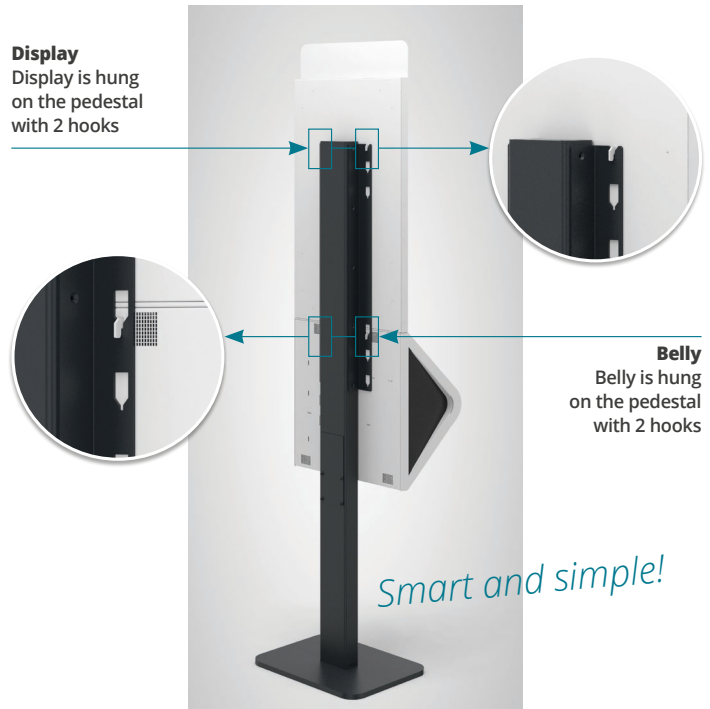

POLYTOUCH® PASSPORT 32 PEDESTAL SINGLE

Pictures show sample configurations, real product may vary.

PEDESTAL

Material	Steel, powder coated
Dimensions (WxDxH)	490 x 460 x 2000 mm / 19.3 x 18.1 x 78.7 inch (one unit incl. pedestal, height adjustable)
Mounting	Floor bolting
Color	RAL 9005 Black
Weight	Approx. 90 kg (one unit Polytouch® Passport 32 incl. pedestal)
Baseplate variants	Large, freestanding (800 x 800 mm), with cable routing OR Curved, freestanding (770 x 770 mm)

BASEPLATE

Freestanding **large** baseplate (800 x 800 mm) with cable routing

Freestanding **curved** baseplate (770 x 770 mm)

No drilling necessary, free-standing!

MOUNTING

Display
Display is hung on the pedestal with 2 hooks

Belly
Belly is hung on the pedestal with 2 hooks

Smart and simple!

DIMENSIONS

Pictures show sample configurations, real product may vary.